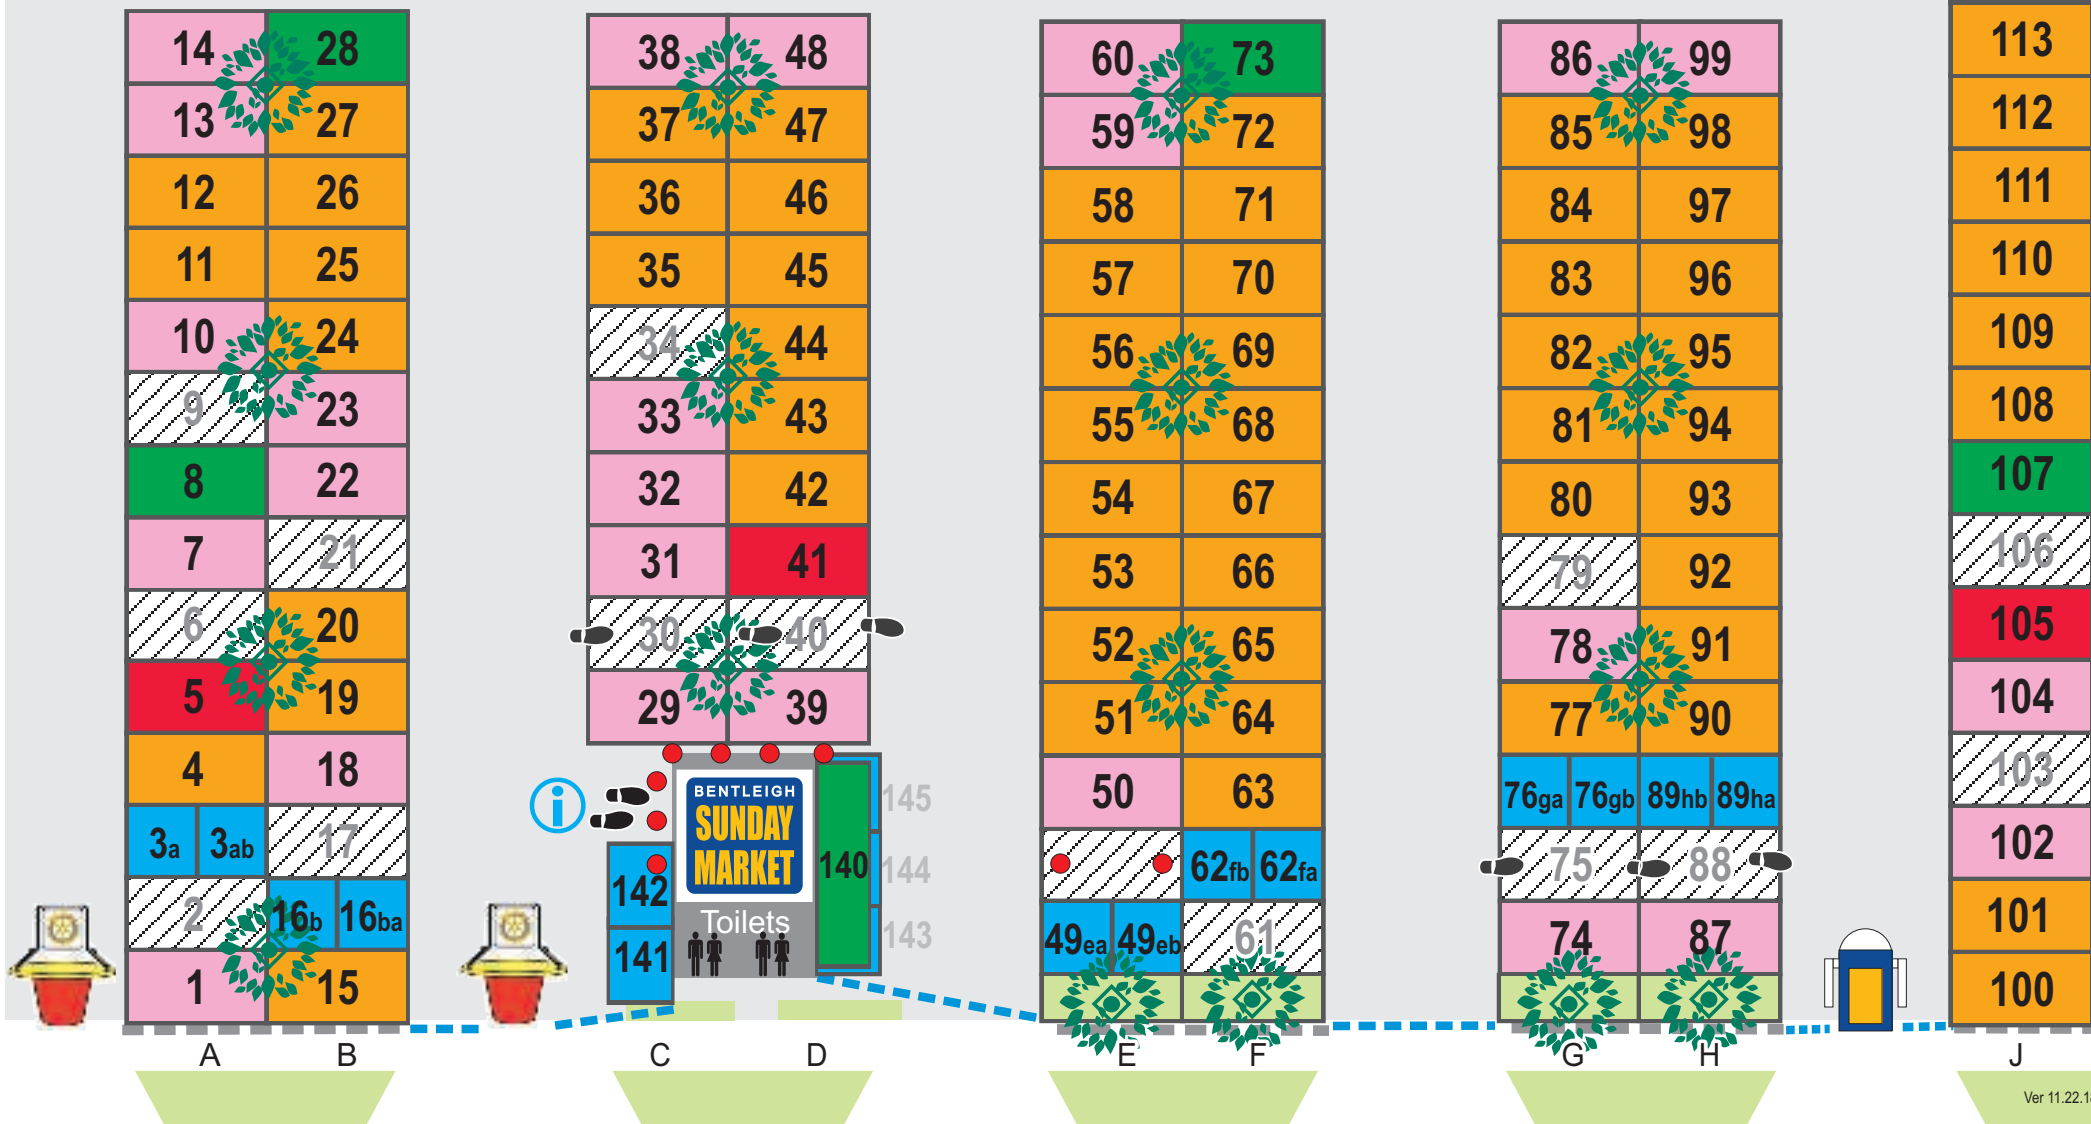

STALL MAP

All bays are non-powered.

Cars are optional within all Stalls except Mini Stalls (No Cars allowed)

Railway Station

GARAGES

Apartment Flats

Bent Street

Visit BentleighMarket.org
for site plan updates

Centre Road

Conditions of entry: NO DOGS, BIKES or SUPERMARKET TROLLEYS. Thank You

No Standing, Stopping, or Parking on Bent Street opp market 6am to 1pm
Refer to street signs for all day Sunday parking