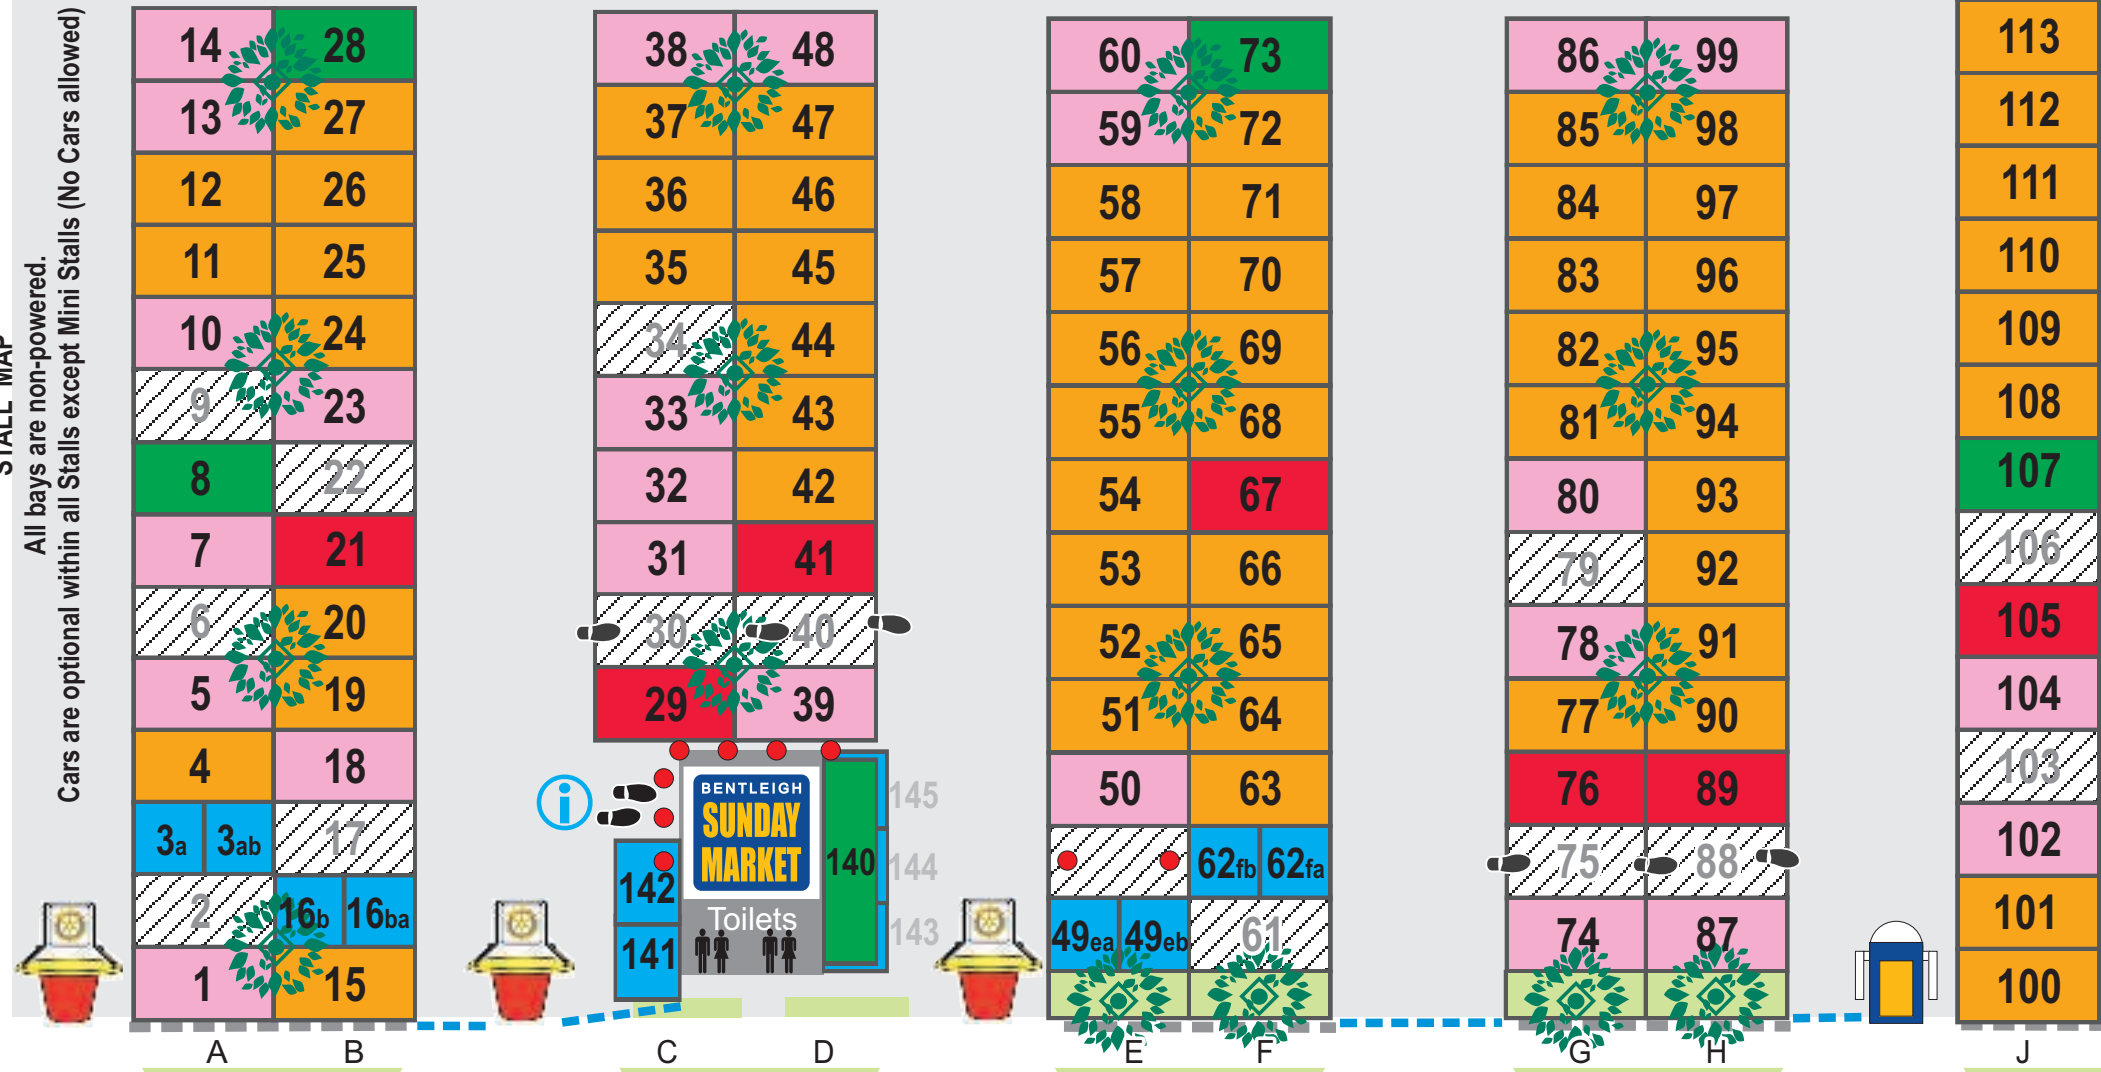

Railway Station

STALL MAP

All bays are non-powered.
Cars are optional within all Stalls except Mini Stalls (No Cars allowed)

GARAGES

Apartment Flats

Bent Street →

Visit BentleighMarket.org
for site plan updates

Conditions of entry: NO DOGS, BIKES or SUPERMARKET TROLLEYS, Thank You

No Standing, Stopping, or Parking on Bent Street opp market 6am to 1pm
Refer to street signs for all day Sunday parking